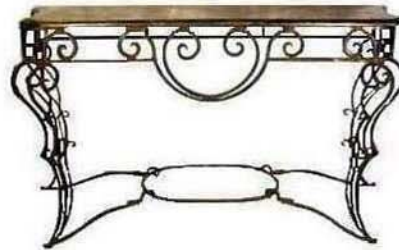

HABITUS

Habitus Inc. 166 East 108th Street New York NY 10029 Tel: 212.426.5500 / Fax: 212.426.5200

Decorative Wrought Iron Consoles Many Types Now In Stock!!

31"H x 39"W x 15"D
Item# WT3010 w/ Marble Top

31"H x 39"W x 15"D
Item# WT3010

33"H x 56"W x 19"D
Item# WE3007

35"H x 61"W x 22"D
Item# WE3008

31"H x 39"W x 15"D
Item# WT3010

31X39X15"
WT3011
31"H x 39"W x 15"D
Item# WT3011

Custom Consoles Available